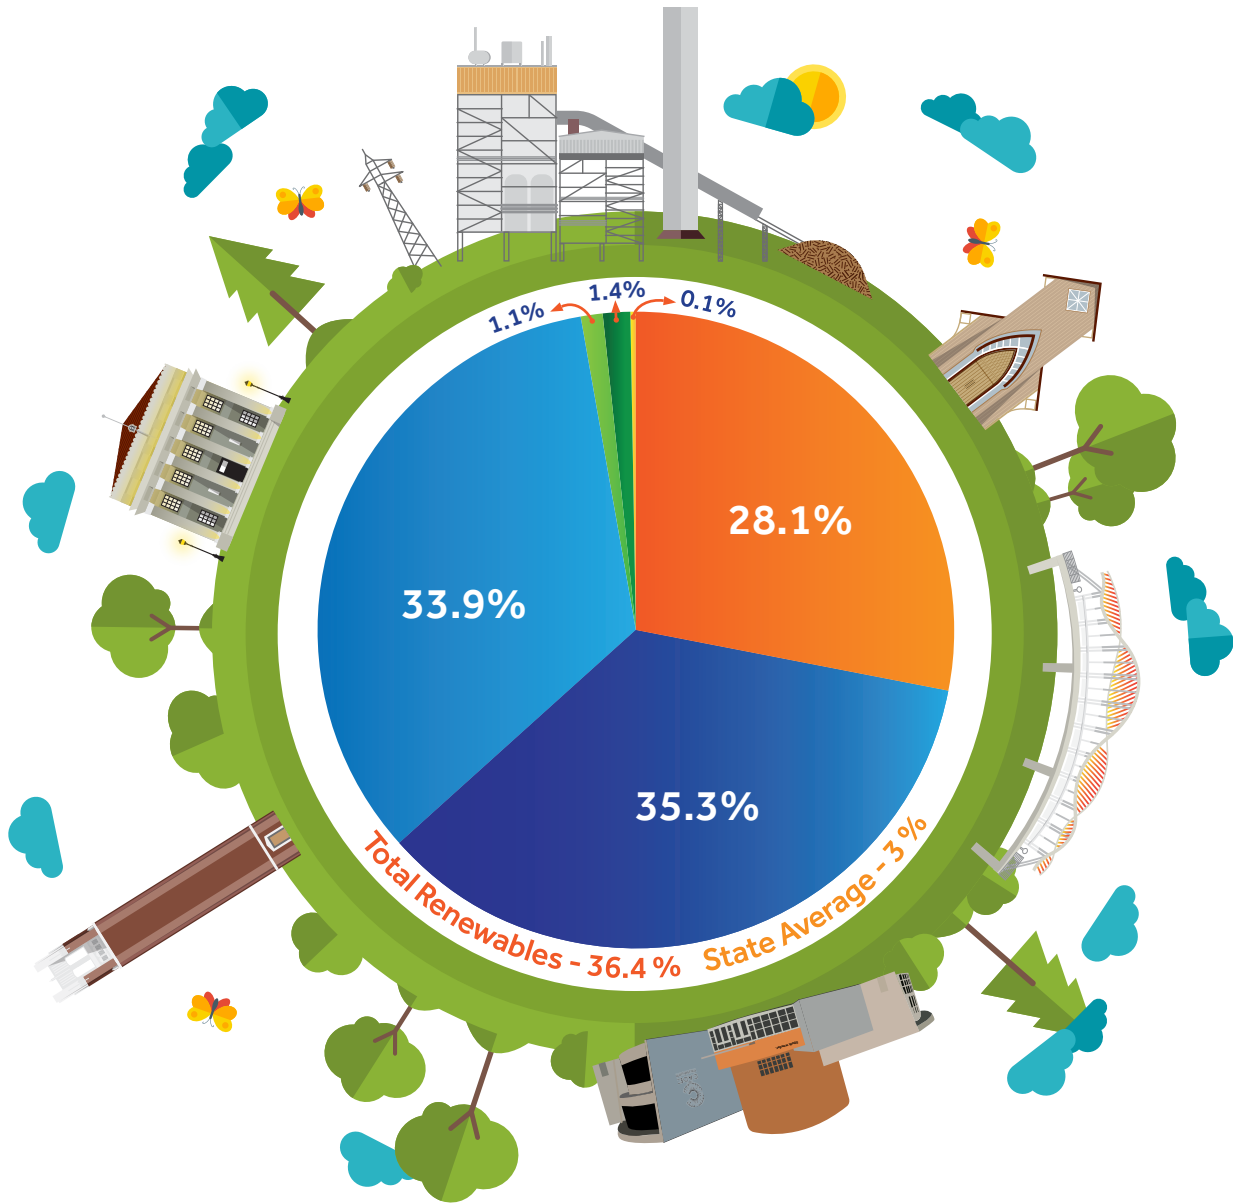

Renewable Energy Report

GRU is a state leader in renewable resources and committed to achieving the Gainesville City Commision's goal of using 100 percent renewables by 2045.

The graphic below shows how GRU powered your homes and businesses during the third quarter of fiscal year 2019.